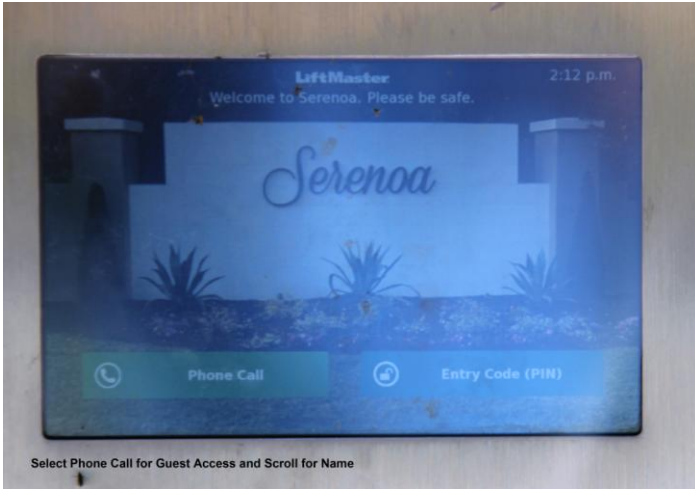

Serenoa Gate Entry Information

Visitor access

Select Phone Call

Scroll for name and select dial 9 allows access

Gate Clicker and /or Card Access

Point the clicker at the call box, not the gate, clicker opens the right side gate, card the left side gate

RFID Reader

Red light no access

Blue light RFID recognized access granted

RFID Sticker protective cover

RFID Sticker

Place sticker on passenger side headlight or windshield
Place the clear protective cover over top of the RFID sticker