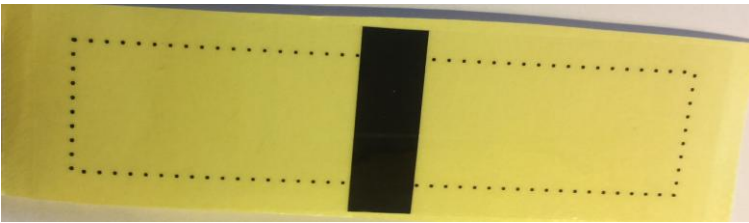

Serenoa Gate Entry Information

Visitor access

Select Phone Call

Scroll for name and select dial 9 allows access

Gate Clicker and /or Card Access

Point the clicker at the call box, not the gate, clicker opens the right side gate, card the left side gate

RFID Reader

Red light no access

Blue light RFID recognized access granted

RFID Sticker protective cover

RFID Sticker

Place sticker on passenger side headlight or windshield
Place the clear protective cover over top of the RFID sticker